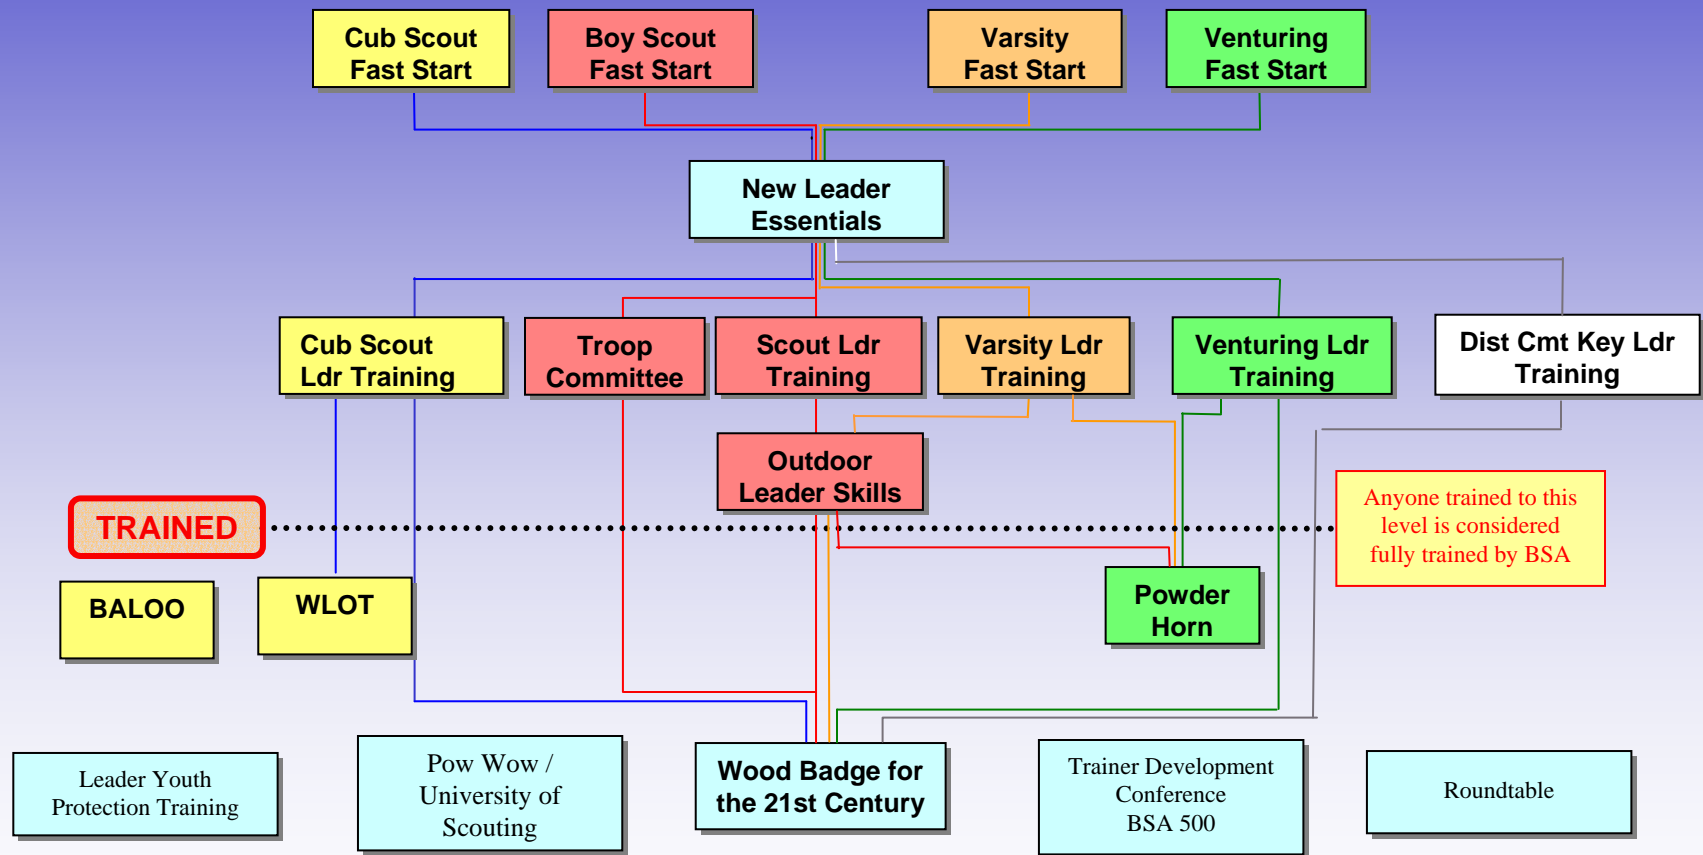

# The Training Continuum

Originally developed by Dave Loomis of Daniel Webster Council  
 - Greenland, NH. (edited by Ken Todd)